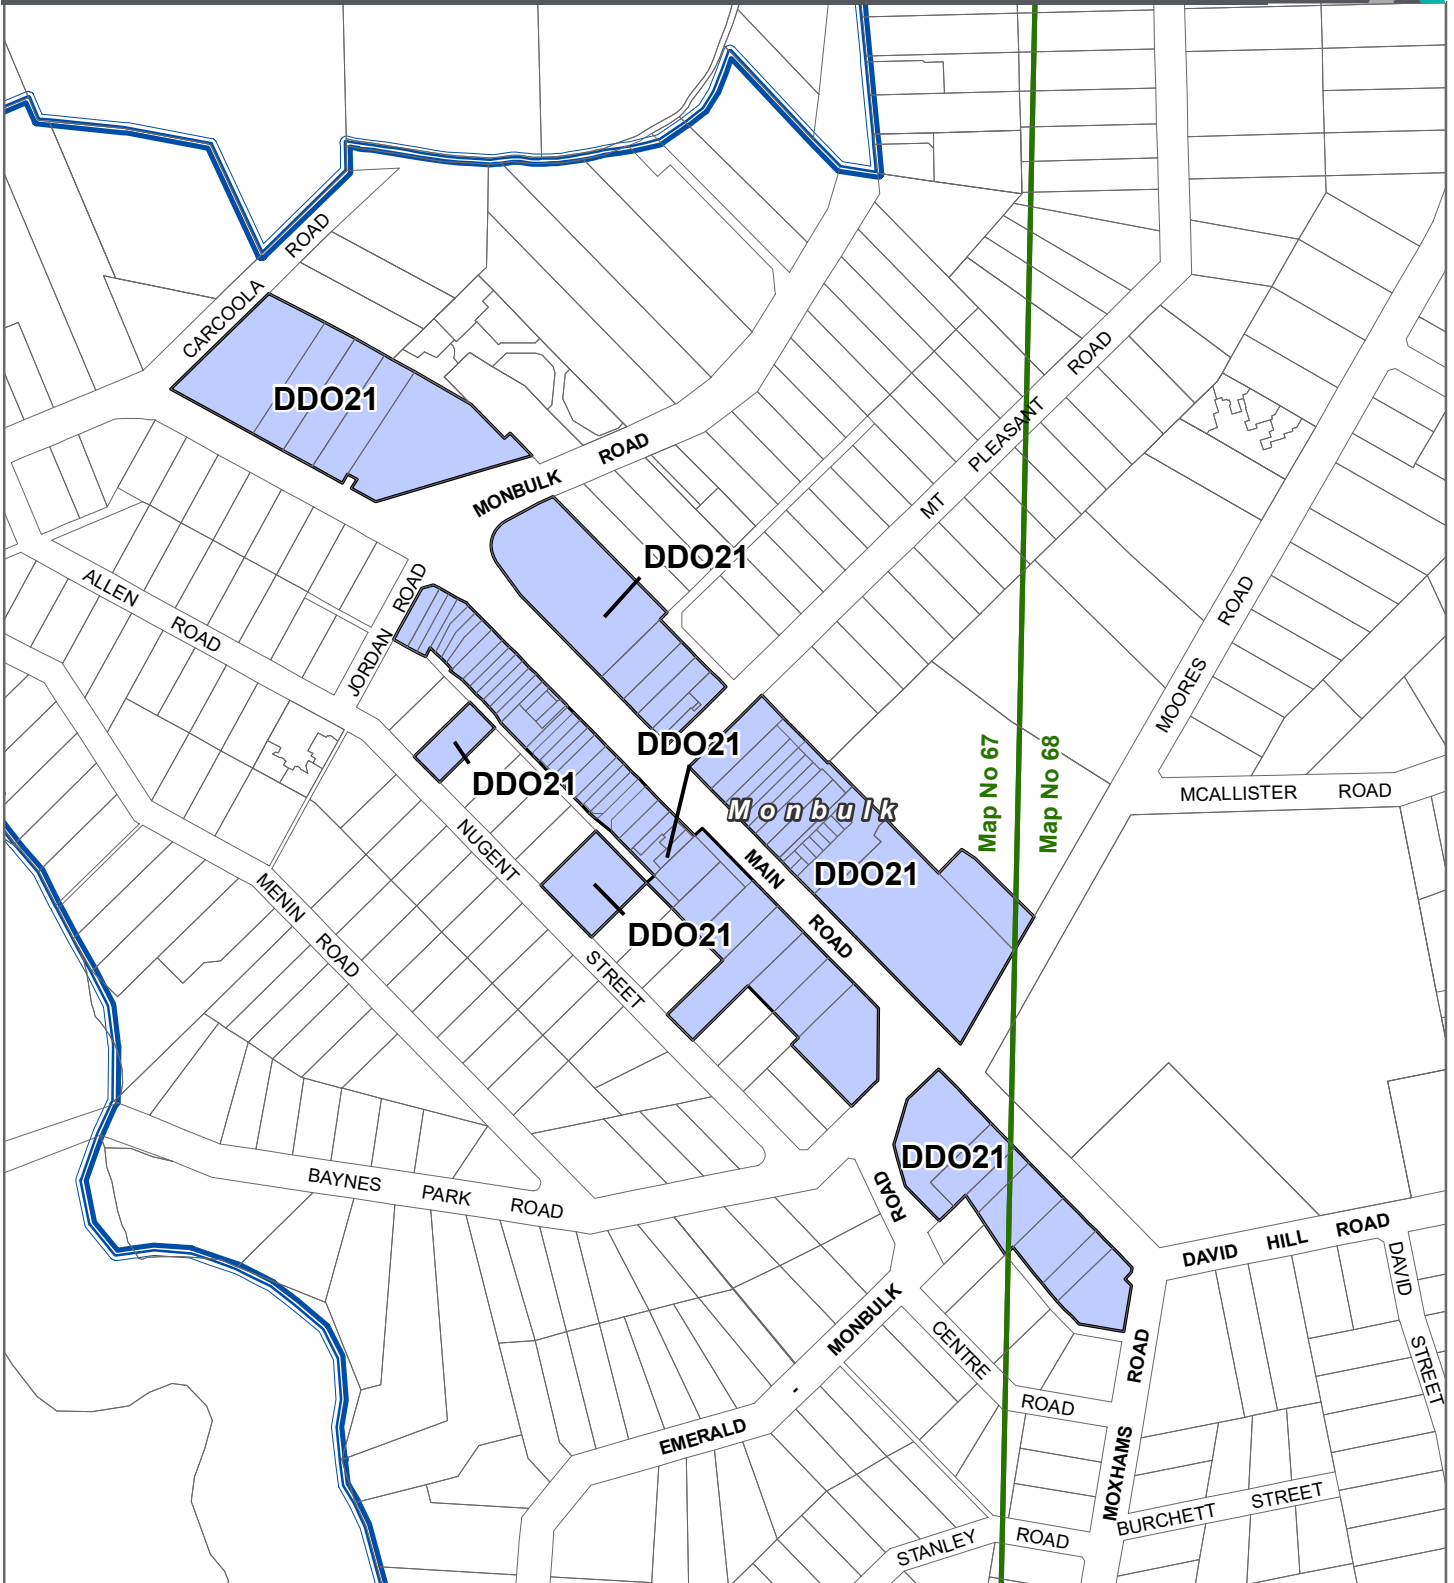

YARRA RANGES PLANNING SCHEME - LOCAL PROVISION AMENDMENT C212yran

LEGEND

-  DDO21 - Design and Development Overlay - Schedule 21
-  Local Government Area
-  Urban Growth Boundary

Part of Planning Scheme Maps 67DDO & 68DDO

© The State of Victoria Department of Transport and Planning 2024

Planning Group
Print Date: 05/06/2024
Amendment Version: 1

VICTORIA
State Government

Department of Transport and Planning